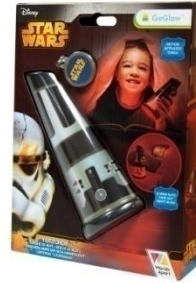

Product Dimensions: H 16 x W 7 x D 7

Battery Requirements: 3 x AAA (included)

Pack Dimensions: H 23 x W 17.5 x D 6

Age: 2+

GoGlow® Tilt Torch

274MIZ01E

274DOY01E

274PAW01E

274THA01E
(INT ONLY)

274EPP01E
(INT ONLY)

274DOY01E

274 PAW01E

RRP

- 2in 1 motion activated torch with night glow
- Offers comfort and security at night
- Perfect 'kids choice' for a night light solution
- 2 minute auto fade night glow

Battery Requirements: 3 x AAA (included)

Pack Dimensions: H 23 x W 17.5 x D 6

Product Dimensions: H 16 x W 7 x D 7

Age:

2+

GoGlow® Tilt Torch

274SWA01E

247DPM01E

274CCC01E

247SWA01E

RRP

- 2in 1 motion activated torch with night glow
- Offers comfort and security at night
- Perfect 'kids choice' for a night light solution
- 2 minute auto fade night glow

Product Dimensions: H 16 x W 7 x D 7