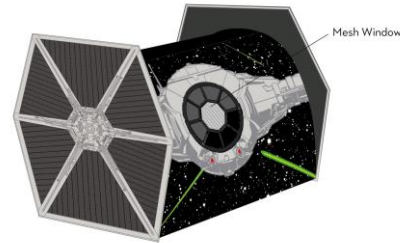

Feature Tents – Licensed - Boys

167STR01

167SWR01

RRP

- Play tents with added role-play features
- Full colour box packaging

Age 2+