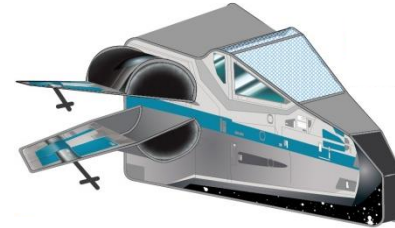

167CCC01

167SWR01